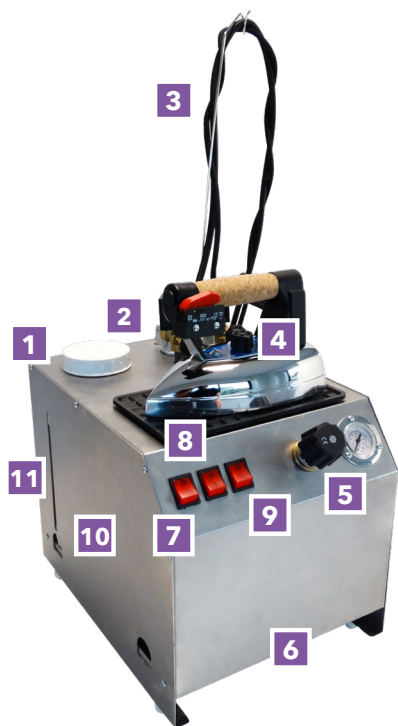

IRONING LINE

COD. BF049

# AUTOMATIC VAPOR PLUS

Compact professional iron with automatic refill system

- 1 TANK FOR AUTOMATIC REFILL
- 2 DESK PLACING OR WALL FIXING
- 3 CORD HOLDING ROD
- 4 BIEFFE PROFESSIONAL IRON 1,5 kg
- 5 SAFETY VALVE
- 6 BOILER DRAINING TAP  
To easily clean the boiler
- 7 GENERAL SWITCH
- 8 FIRST HEATER SWITCH
- 9 SECOND HEATER SWITCH
- 10 STAINLESS STEEL FRAME
- 11 WATER LEVEL CHECK

## TECHNICAL DATA

POWER	220V-230V 50-60Hz
BOILER CAPACITY	2,8 lt
BOILER POWER	900W+900W
STEAM PRESSURE	5 Bar
BOILER REFILLING SYSTEM	AUTOMATIC
WATER REFILLING TANK	3 lt
IRON POWER	850W
DOUBLE STEAM OUTLET	OPTION
LOW WATER LEVEL ALARM	✓
DIMENSIONS	38x29xh42 cm
WEIGHT	10 kg