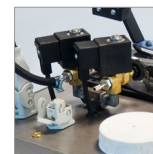

## AVAILABLE ACCESSORIES

**KITF002**  
Bieffe iron 1,7 kg  
w/ilme plug

**KITF105**  
Steam brush w/ilme  
plug

**KITAV09**  
Steam gun w/ilme plug

**KITAV05**  
Kit for 2nd  
solenoid valve

**BF051**  
Trolley for  
AUTOMATIC VAPOR  
PLUS