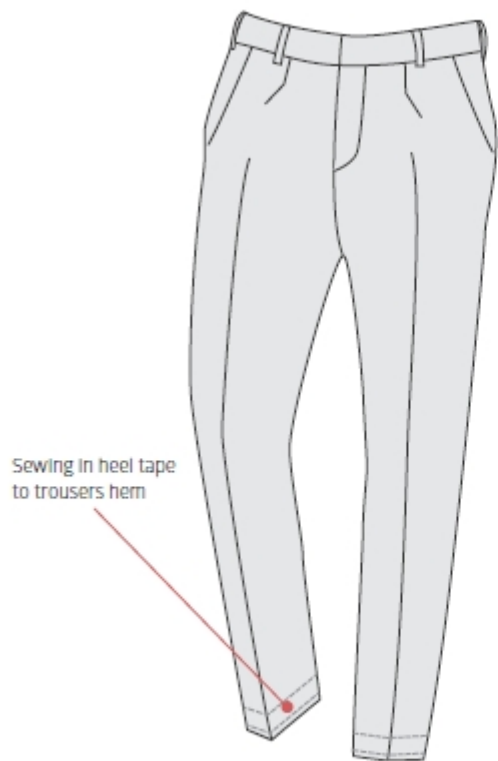

Kelnių apačios astsiuvimas su juoste EWS-6200

Here are two examples for the possible working modes with the EWS 6200, with or without pinking mechanism