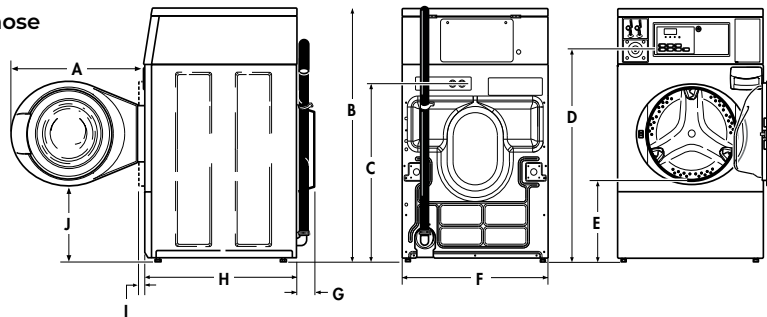

CW10 electric- OPL

MODEL NUMBER	BF3JGBSP403UN06 (white cabinet) BF3JGBJP403UN06 (Stainless steel cabinet) BF3JGBSP403UW06 (white cabinet) BF3JGBJP403UW06 (white cabinet)	BF3JGBSG403UN06 (Stainless steel cabinet) BF3JGBJG403UN06 (Stainless steel cabinet) BF3JGBSG403UW06 (white cabinet) BF3JGBJG403UW06 (white cabinet)
CONTROL	EVO7S	EVO7S
CONTROL LOCATION	45° front control	45° front control
DRUM		
CAPACITY (KG)	9,5	9,5
CYLINDER VOLUME (L)	96,8	96,8
MOTOR		
POWER (KW)	0,67	0,67
CABINET		
CYLINDER FINISH	stainless steel	stainless steel
COLOURS	white/ stainless steel	white/ stainless steel
DRUM SPEED		
SPIN SPEED (RPM)	1200	1200
G-FORCE	440	440
HEATING		
ELECTRIC (KW)	4,8	4,8
CONNECTIONS		
ELECTRICAL REQUIREMENTS	400/50/3N (conversion to 230/50/3 possible)	400/50/3N (conversion to 230/50/3 possible)
TYPE OF DRAIN	pump	gravity
TRANSPORT DATA		
GROSS WEIGHT (KG)	122	122
NET WEIGHT (KG)	118	118
DIMENSIONS H X W X D (MM)	1027 x 683 x 704	1027 x 683 x 704
PACKING DIMENSIONS H X W X D (MM)	1130 x 762 x 864	1130 x 762 x 864
PACKED VOLUME (M³)	0,74	0,74
AGENCY APPROVALS	CE	CE

	A	B	C	D	E	F	G	H	I	J
BF3JGBSP403UN06 (white cabinet) BF3JGBJP403UN06 (Stainless steel cabinet) BF3JGBSP403UW06 (white cabinet) BF3JGBJP403UW06 (white cabinet)	610	1126	813	938	371	683	52	704	40	333

Models equipped with drain hose