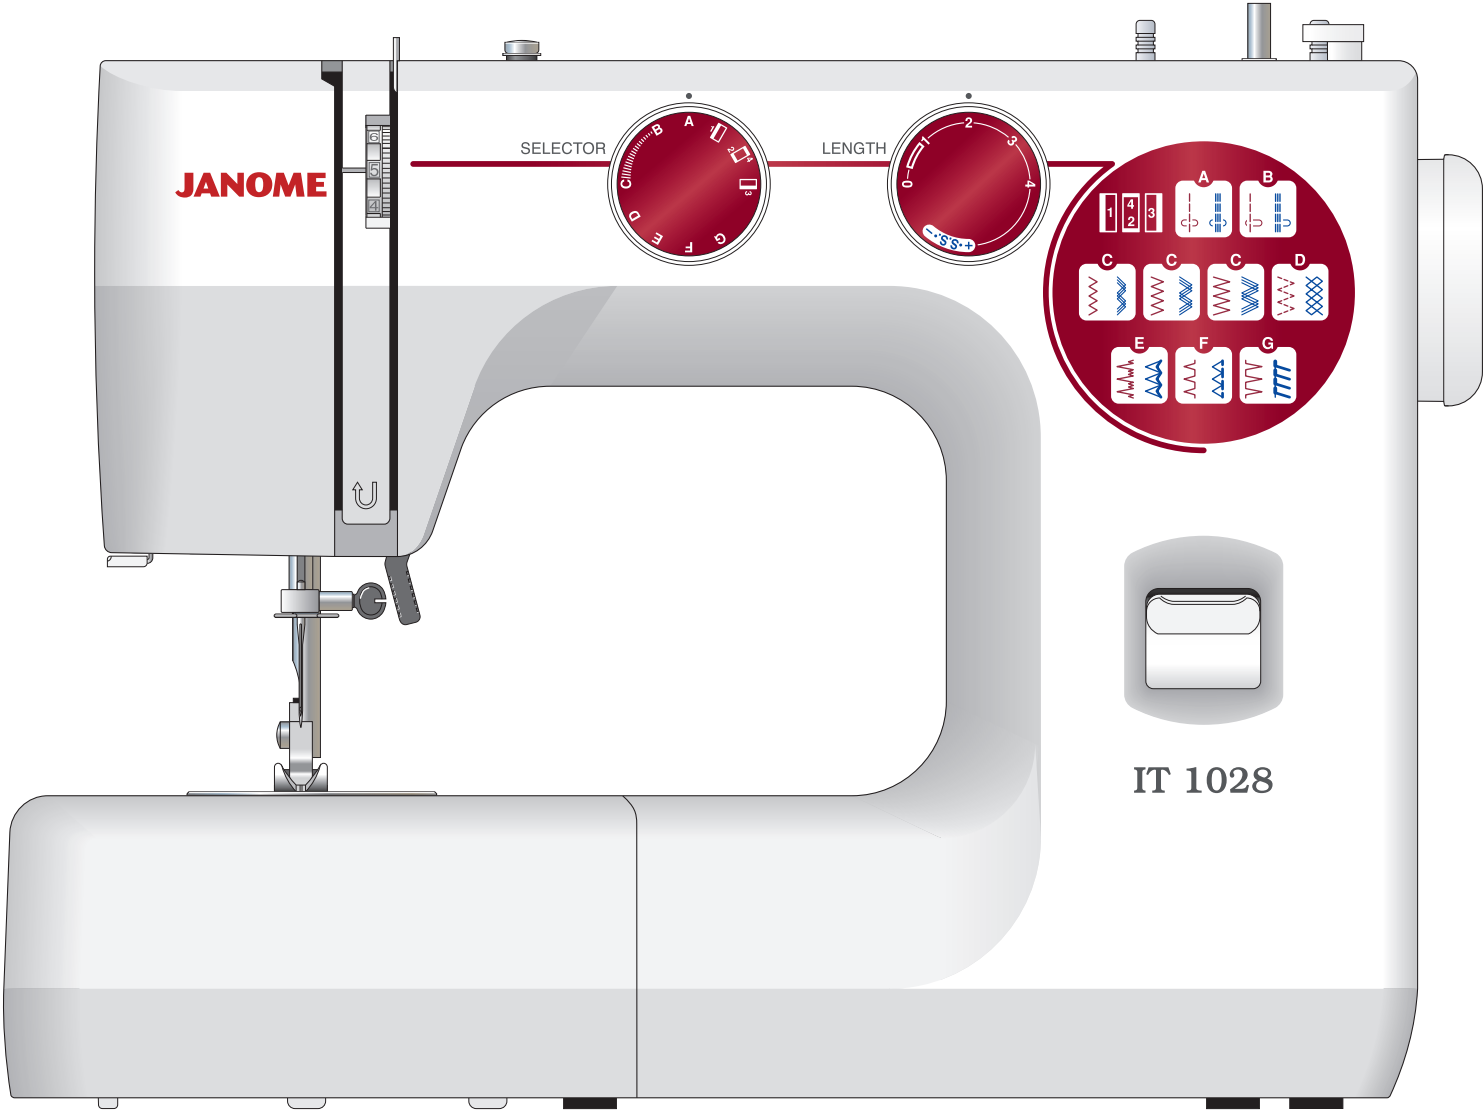

IT 1028(743Y3A-12BH) Proposal B

← REAR **JANOME**

- TOYO-10449
- J-REM-0904
- J-N4(White)
- TOYO-11004
- TOYO-10097